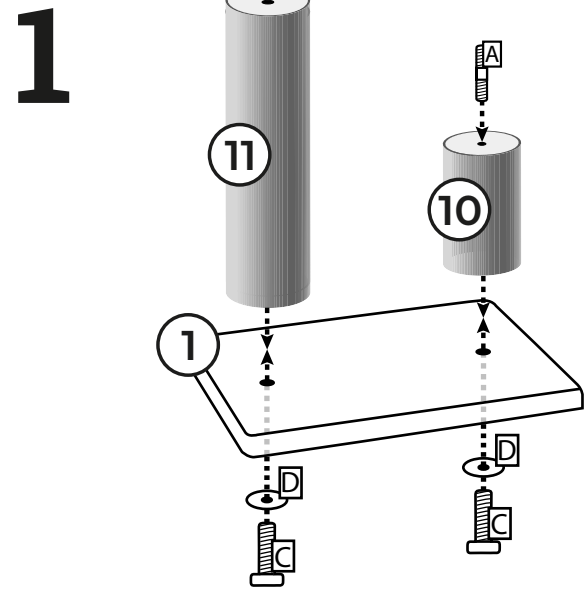

10 **Stamm / Post**
Ø150x300mm Box 1: 2x
2: 1x
3x
Cream: 434903
Grey: 434918
Capp.: 434933

11 **Stamm / Post**
Ø150x620mm Box 1
1x
Cream: 434904
Grey: 434919
Capp.: 434934

12 **Stamm / Post**
Ø150x350mm Box 2
1x
Cream: 434905
Grey: 434920
Capp.: 434935

A **3x** Thread screw M10x80mm
B **8x+1** Head screw M10x40mm
C **2x** Head screw M10x60mm
D **5x** Washer Ø35mm
E **2x** Head screw M8x40mm
F **6x+1** Head screw M8x60mm
G **1x** Allen Key M10
H **1x** Head screw M8