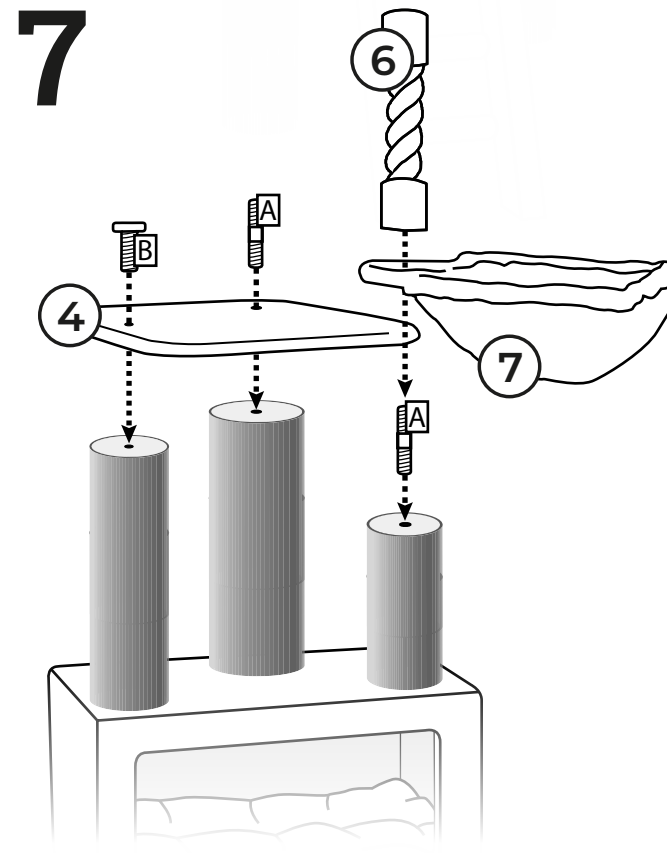

10 **Stamm / Post**
Ø150x300mm Box 1: 2x
2: 1x
3x
Cream: 434903
Grey: 434918
Capp.: 434933

11 **Stamm / Post**
Ø150x620mm Box 1
1x
Cream: 434904
Grey: 434919
Capp.: 434934

12 **Stamm / Post**
Ø150x350mm Box 2
1x
Cream: 434905
Grey: 434920
Capp.: 434935

A **3x** Thread screw M10x80mm
B **8x+1** Head screw M10x40mm
C **2x** Head screw M10x60mm
D **5x** Washer Ø35mm
E **2x** Head screw M8x40mm
F **6x+1** Head screw M8x60mm
G **1x** Allen Key M10
H **1x** Head screw M8