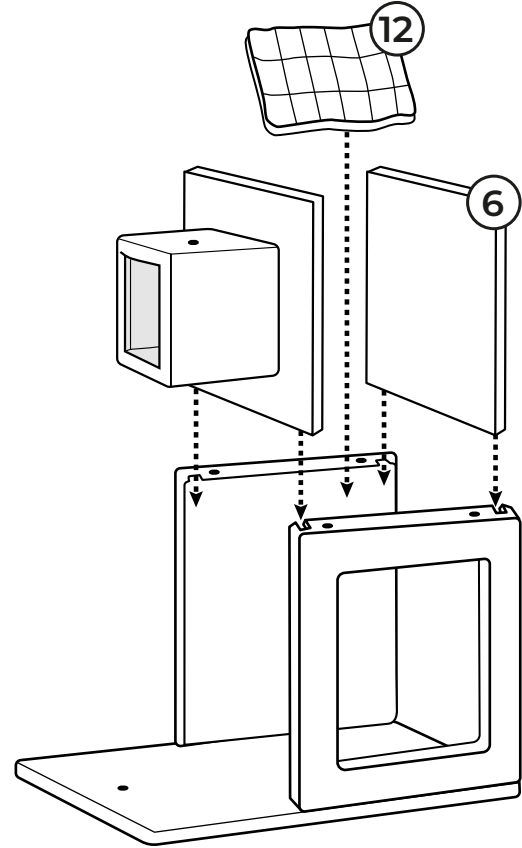

1 **Liegeplatte / Lying plate**
550x450x20mm Box 1
Cream: 434663
Grey: 434682
Capp: 434701
1x

2 **Liegeplatte / Lying plate**
350x380x20mm Box 1
Cream: 434664
Grey: 434683
Capp: 434702
1x

3 **Liegeplatte / Lying plate**
350x380x20mm Box 1
Cream: 434665
Grey: 434684
Capp: 434703
1x

4 **Liegeplatte / Lying plate**
450x350x20mm Box 1
Cream: 434666
Grey: 434685
Capp: 434704
1x

5 **Liegeplatte / Lying plate**
420x380x20mm Box 1
Cream: 434667
Grey: 434686
Capp: 434705
1x

6 **Liegeplatte / Lying plate**
420x380x20mm Box 1
Cream: 434668
Grey: 434687
Capp: 434706
1x

7 **Tunnel / Tunnel**
200x200x200mm Box 1
Cream: 434669
Grey: 434688
Capp: 434707
1x

8 **Bodenplatte / Bottom plate**
550x450x40mm Box 1
Cream: 434670
Grey: 434689
Capp: 434708
1x

9 **Liegeplatte / Lying plate**
300x300x20mm Box 1
Cream: 434671
Grey: 434690
Capp: 434709
2x

10 **Sitz / Seat**
550x450x80mm Box 1
Cream: 434672
Grey: 434691
Capp: 434710
1x

11 **Hängematte / Hammock**
450x450x150mm Box 1
Cream: 434673
Grey: 434692
Capp: 434711
1x

12 **Kissen / Cushion**
430x300x40mm Box 1
Cream: 434674
Grey: 434693
Capp: 434712
1x

13 **Kissen / Cushion**
520x420x40mm Box 1
Cream: 434675
Grey: 434694
Capp: 434713
1x

14 **Stamm / Post**
Ø90x400mm Box 1
Cream: 434676
Grey: 434695
Capp: 434714
3x

15 **Stamm / Post**
Ø90x190mm Box 1
Cream: 434677
Grey: 434696
Capp: 434715
2x

16 **Stamm / Post**
Ø90x90mm Box 1
Cream: 434678
Grey: 434697
Capp: 434716
1x

17 **Stamm / Post**
Ø90x265mm Box 1
Cream: 434679
Grey: 434698
Capp: 434717
1x

18 **Stamm / Post**
Ø90x140mm Box 1
Cream: 434680
Grey: 434699
Capp: 434718
1x

19 **Stamm / Post**
Ø90x240mm Box 1
Cream: 434681
Grey: 434700
Capp: 434719
2x

20 **Funky Rebel**
60x60x200mm Box 1
Cream: 434628
Grey: 434643
Capp: 434658
1x

Screw set: 434720
Box: 1
A **4x** **Thread screw**
M8x80mm
B **17x+1** **Head screw**
M8x40mm
C **3x** **Head screw**
M8x60mm
D **6x** **Washer**
Ø35mm
E **1x** **Allen Key**
M8

1

2

3

6

5

4

7

8

9

10