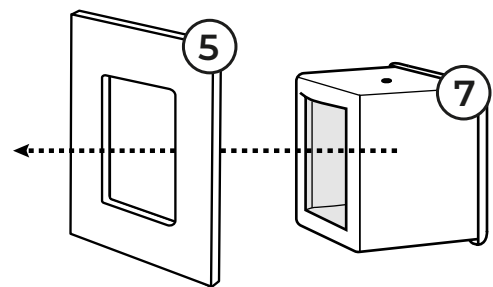

1 **Liegeplatte / Lying plate**
550x450x20mm Box 1
Cream: 434663
Grey: 434682
Capp: 434701
1x

2 **Liegeplatte / Lying plate**
350x380x20mm Box 1
Cream: 434664
Grey: 434683
Capp: 434702
1x

3 **Liegeplatte / Lying plate**
350x380x20mm Box 1
Cream: 434665
Grey: 434684
Capp: 434703
1x

4 **Liegeplatte / Lying plate**
450x350x20mm Box 1
Cream: 434666
Grey: 434685
Capp: 434704
1x

5 **Liegeplatte / Lying plate**
420x380x20mm Box 1
Cream: 434667
Grey: 434686
Capp: 434705
1x

6 **Liegeplatte / Lying plate**
420x380x20mm Box 1
Cream: 434668
Grey: 434687
Capp: 434706
1x

7 **Tunnel / Tunnel**
200x200x200mm Box 1
Cream: 434669
Grey: 434688
Capp: 434707
1x

8 **Bodenplatte / Bottom plate**
550x450x40mm Box 1
Cream: 434670
Grey: 434689
Capp: 434708
1x

9 **Liegeplatte / Lying plate**
300x300x20mm Box 1
Cream: 434671
Grey: 434690
Capp: 434709
2x

10 **Sitz / Seat**
550x450x80mm Box 1
Cream: 434672
Grey: 434691
Capp: 434710
1x

11 **Hängematte / Hammock**
450x450x150mm Box 1
Cream: 434673
Grey: 434692
Capp: 434711
1x

12 **Kissen / Cushion**
430x300x40mm Box 1
Cream: 434674
Grey: 434693
Capp: 434712
1x

13 **Kissen / Cushion**
520x420x40mm Box 1
Cream: 434675
Grey: 434694
Capp: 434713
1x

14 **Stamm / Post**
Ø90x400mm Box 1
Cream: 434676
Grey: 434695
Capp: 434714
3x

15 **Stamm / Post**
Ø90x190mm Box 1
Cream: 434677
Grey: 434696
Capp: 434715
2x

16 **Stamm / Post**
Ø90x90mm Box 1
Cream: 434678
Grey: 434697
Capp: 434716
1x

17 **Stamm / Post**
Ø90x265mm Box 1
Cream: 434679
Grey: 434698
Capp: 434717
1x

18 **Stamm / Post**
Ø90x140mm Box 1
Cream: 434680
Grey: 434699
Capp: 434718
1x

19 **Stamm / Post**
Ø90x240mm Box 1
Cream: 434681
Grey: 434700
Capp: 434719
2x

20 **Funky Rebel**
60x60x200mm Box 1
Cream: 434628
Grey: 434643
Capp: 434658
1x

Screw set: 434720
Box: 1
A **4x** **Thread screw**
M8x80mm
B **17x+1** **Head screw**
M8x40mm
C **3x** **Head screw**
M8x60mm
D **6x** **Washer**
Ø35mm
E **1x** **Allen Key**
M8

1

2

3

6

5

4

7

8

9

10