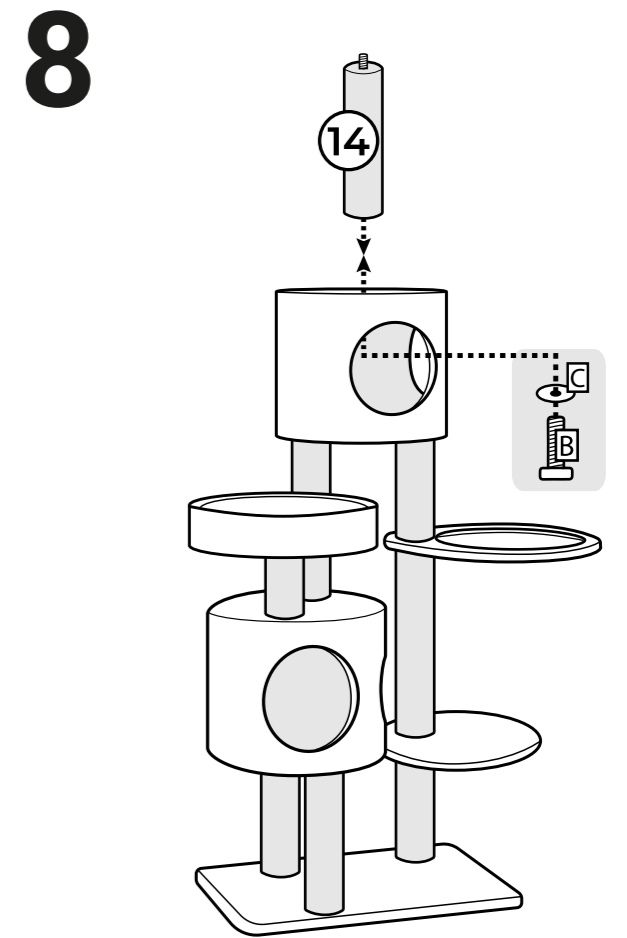

13 **Stamm / Post**
Ø90x300mm Box 1
Cream: 437349
Grey: 437365
Cappuccino: 437381
2x

16 **Stamm mit Schraube / Post with screw**
Ø90x150mm Box 1
Cream: 437352
Grey: 437368
Cappuccino: 437384
1x

Box: 1
Screw set: 437385
A **Thread screw**
2x M10x80mm
B **Head screw**
10x+1 M10x40mm
C **Washer**
3x Ø35mm
D **Allen Key**
1x M10