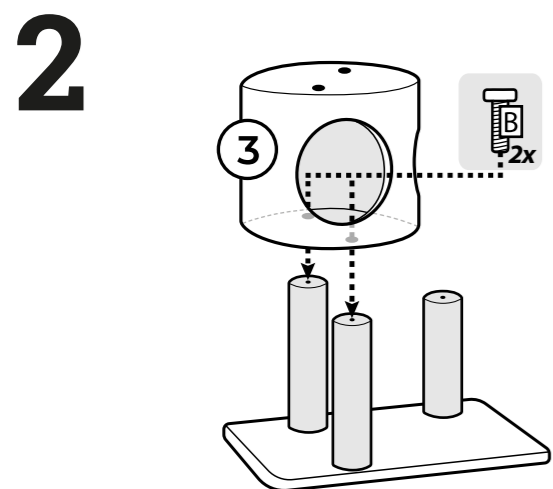

13 **Stamm / Post**
Ø90x300mm Box 1
Cream: 437349
Grey: 437365
Cappuccino: 437381
2x

16 **Stamm mit Schraube / Post with screw**
Ø90x150mm Box 1
Cream: 437352
Grey: 437368
Cappuccino: 437384
1x

Box: 1
Screw set: 437385
A **Thread screw**
2x M10x80mm
B **Head screw**
10x+1 M10x40mm
C **Washer**
3x Ø35mm
D **Allen Key**
1x M10