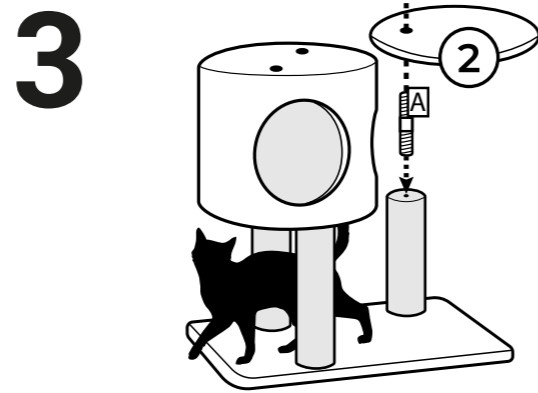

13 **Stamm / Post**
Ø90x300mm Box 1
Cream: 437349
Grey: 437365
Cappuccino: 437381
2x

16 **Stamm mit Schraube / Post with screw**
Ø90x150mm Box 1
Cream: 437352
Grey: 437368
Cappuccino: 437384
1x

Box: 1
Screw set: 437385
A **Thread screw**
2x M10x80mm
B **Head screw**
10x+1 M10x40mm
C **Washer**
3x Ø35mm
D **Allen Key**
1x M10