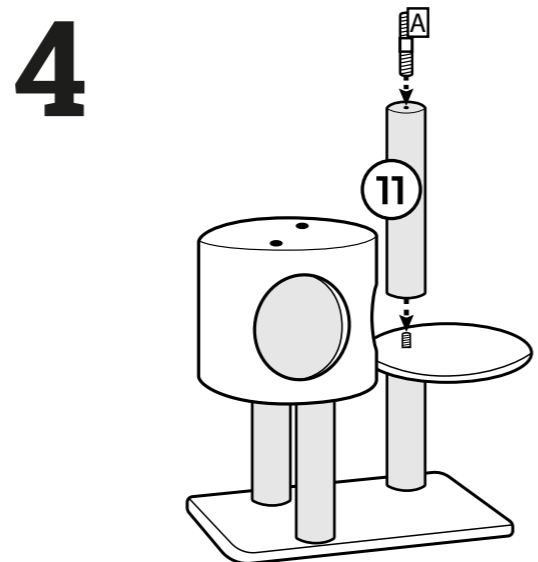

13 **Stamm / Post**
Ø90x300mm Box 1
Cream: 437349
Grey: 437365
Cappuccino: 437381
2x

16 **Stamm mit Schraube / Post with screw**
Ø90x150mm Box 1
Cream: 437352
Grey: 437368
Cappuccino: 437384
1x

Box: 1
Screw set: 437385
A **Thread screw**
2x M10x80mm
B **Head screw**
10x+1 M10x40mm
C **Washer**
3x Ø35mm
D **Allen Key**
1x M10