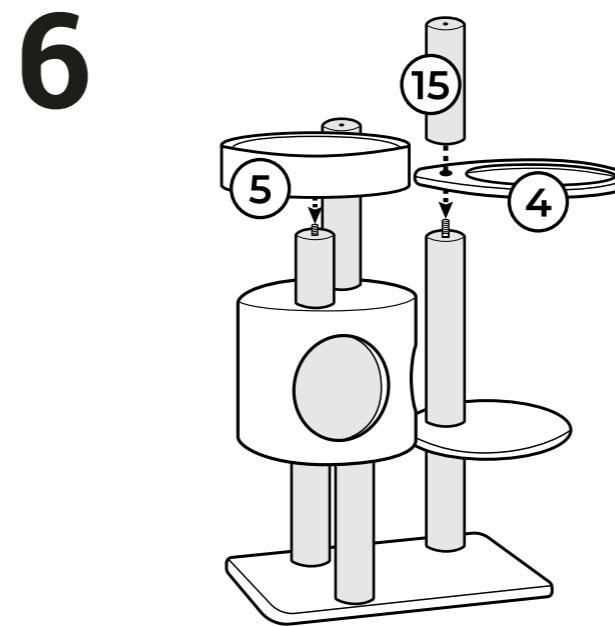

13 **Stamm / Post**
Ø90x300mm Box 1
Cream: 437349
Grey: 437365
Cappuccino: 437381
2x

16 **Stamm mit Schraube / Post with screw**
Ø90x150mm Box 1
Cream: 437352
Grey: 437368
Cappuccino: 437384
1x

Box: 1
Screw set: 437385
A **Thread screw**
2x M10x80mm
B **Head screw**
10x+1 M10x40mm
C **Washer**
3x Ø35mm
D **Allen Key**
1x M10