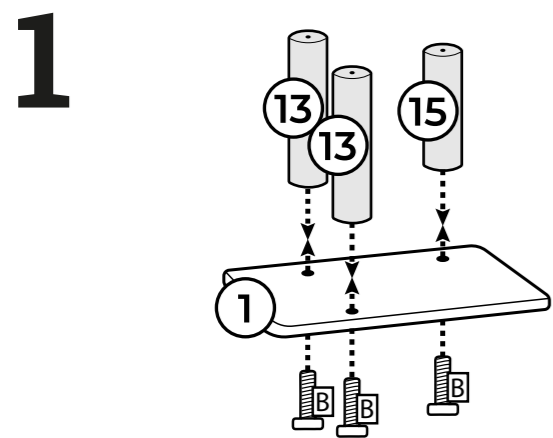

13 **Stamm / Post**
Ø90x300mm Box 1
Cream: 437349
Grey: 437365
Cappuccino: 437381
2x

16 **Stamm mit Schraube / Post with screw**
Ø90x150mm Box 1
Cream: 437352
Grey: 437368
Cappuccino: 437384
1x

Box: 1
Screw set: 437385
A **Thread screw**
2x M10x80mm
B **Head screw**
10x+1 M10x40mm
C **Washer**
3x Ø35mm
D **Allen Key**
1x M10