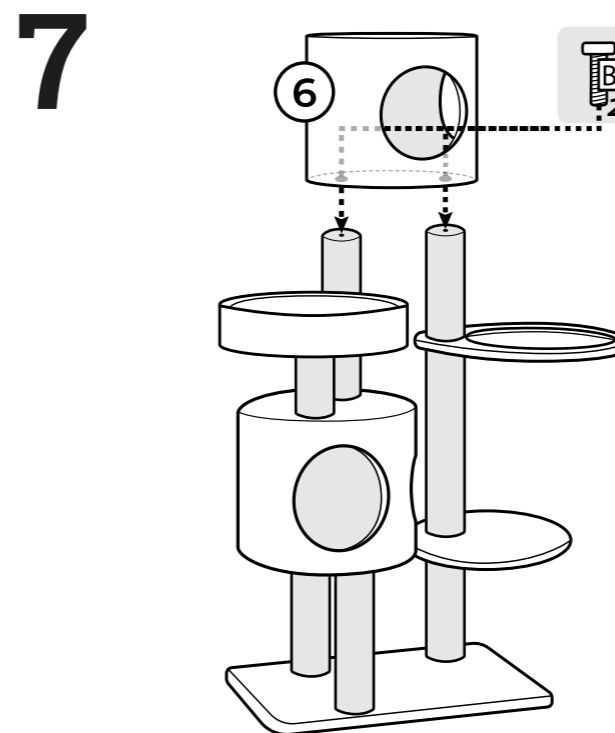

13 **Stamm / Post**
Ø90x300mm Box 1
Cream: 437349
Grey: 437365
Cappuccino: 437381
2x

16 **Stamm mit Schraube / Post with screw**
Ø90x150mm Box 1
Cream: 437352
Grey: 437368
Cappuccino: 437384
1x

Box: 1
Screw set: 437385
A **Thread screw**
2x M10x80mm
B **Head screw**
10x+1 M10x40mm
C **Washer**
3x Ø35mm
D **Allen Key**
1x M10