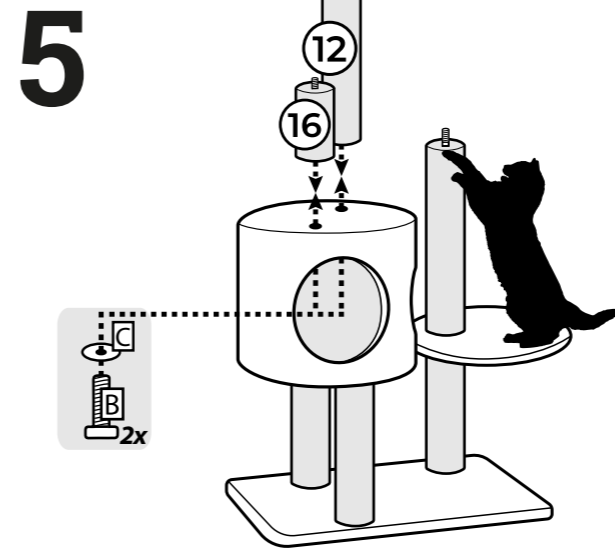

13 **Stamm / Post**
Ø90x300mm Box 1
Cream: 437349
Grey: 437365
Cappuccino: 437381
2x

16 **Stamm mit Schraube / Post with screw**
Ø90x150mm Box 1
Cream: 437352
Grey: 437368
Cappuccino: 437384
1x

Box: 1
Screw set: 437385
A **Thread screw**
2x M10x80mm
B **Head screw**
10x+1 M10x40mm
C **Washer**
3x Ø35mm
D **Allen Key**
1x M10