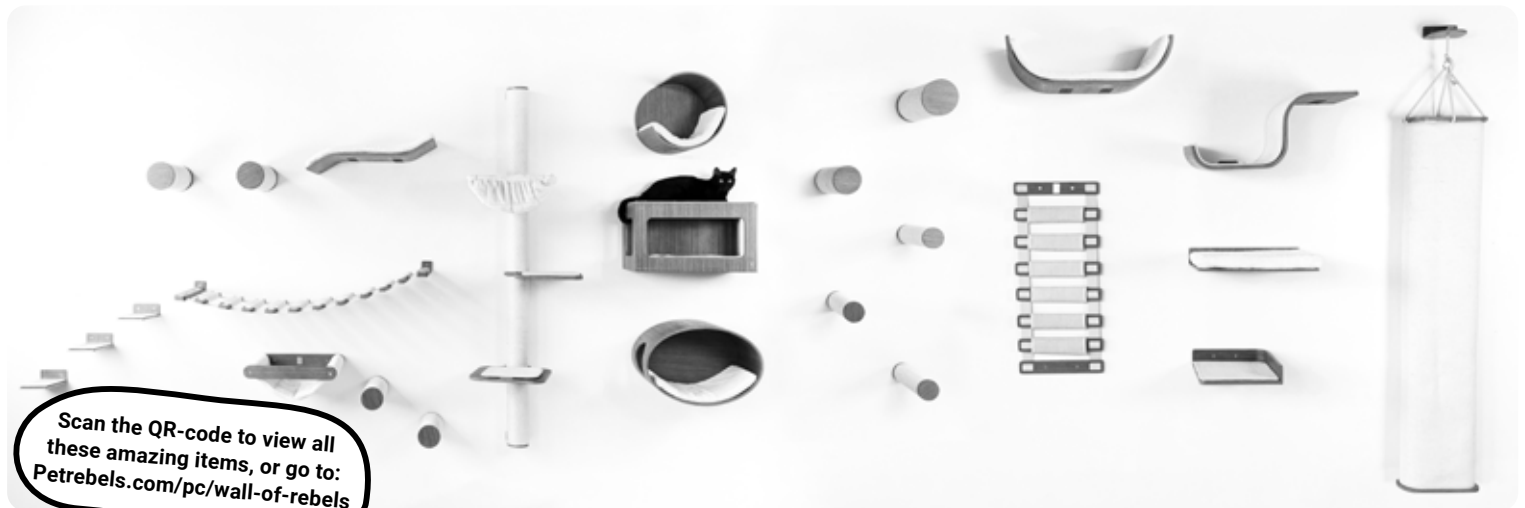

# **LEVEL 35**

42 x 42 x 2 cm

**ARE YOU READY TO  
BECOME A REBEL?**

Scan the QR-code to view all these amazing items, or go to: [Petrebels.com/pc/wall-of-rebels](https://petrebels.com/pc/wall-of-rebels)