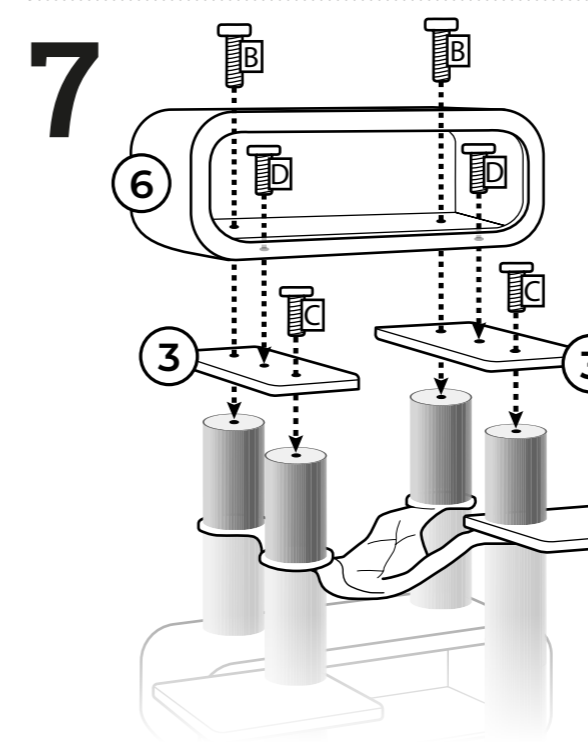

13 **Scheibe / Disc**
Ø160x20mm Box 3
Off white: 435793
Pepper: 435811
2x

14 **Stamm / Post**
Ø150x200mm Box 3
Off white: 435794
Pepper: 435812
2x

15 **Stamm / Post**
Ø150x280mm Box 3
Off white: 435795
Pepper: 435813
2x

- Screw set: 435817
- A** **Thread screw**
7x+1 M10x80mm
 - B** **Head screw**
10x+1 M10x60mm
 - C** **Head screw**
9x+1 M10x40mm
 - D** **Head screw**
2x M10x35mm
 - E** **Washer**
9x Ø35mm
 - F** **Allen Key**
1x M10