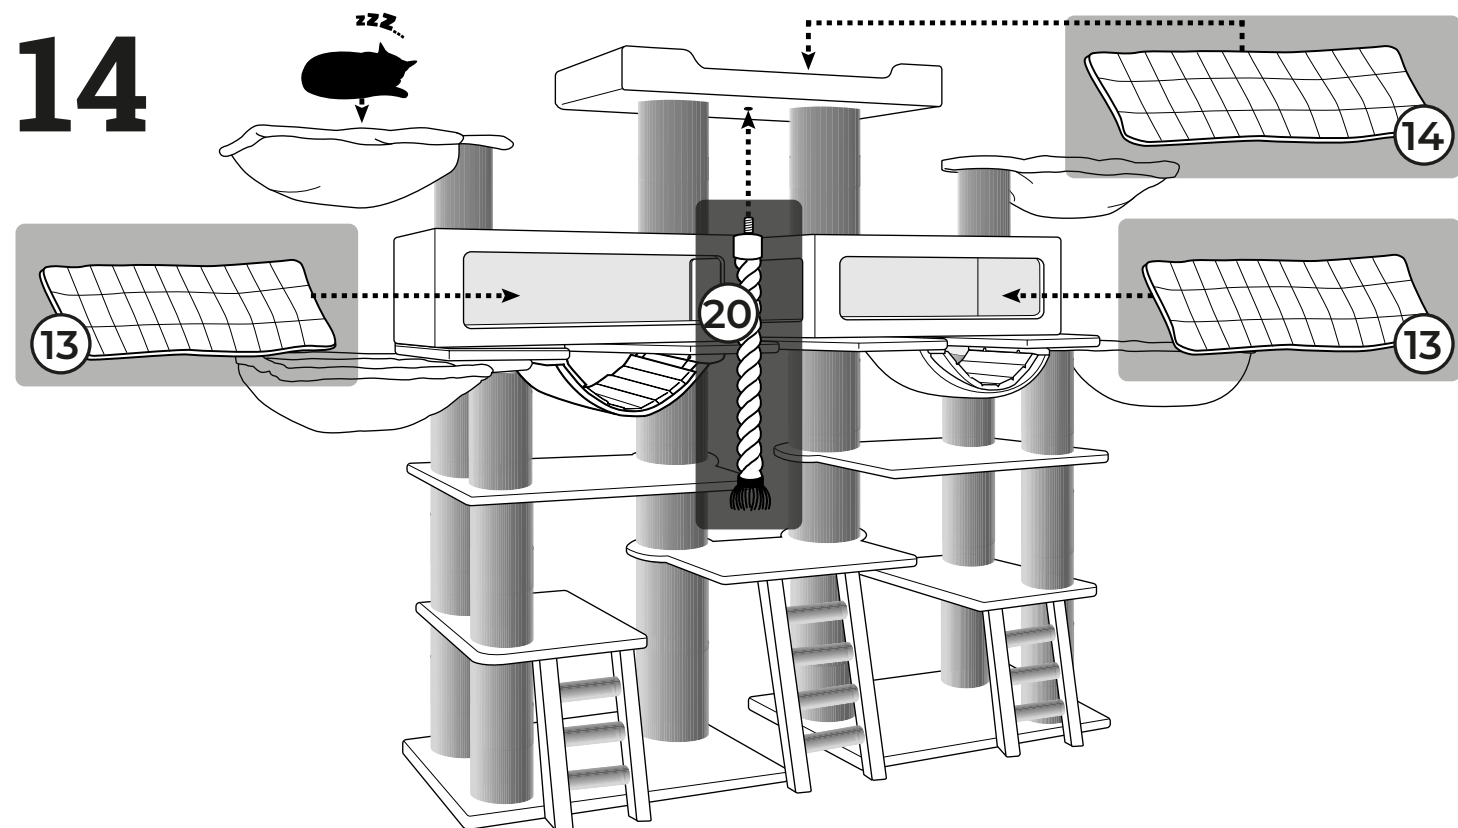

- 1 **Bodenplatte / Bottom plate**
  780x620x40mm Box 1
  Off White: 435426
  Pepper: 435455
  1x
- 3 **Liegeplatte / Lying plate**
  450x620x20mm Box 1
  Off White: 435428
  Pepper: 435457
  1x
- 5 **Liegeplatte / Lying plate**
  680x520x20mm Box 3
  Off White: 435430
  Pepper: 435459
  1x
- 7 **Liegeplatte / Lying plate**
  780x620x20mm Box 2
  Off White: 435432
  Pepper: 435461
  1x
- 9 **Liegeplatte / Lying plate**
  780x620x20mm Box 2
  Off White: 435434
  Pepper: 435463
  1x
- 11 **Höle / Cave**
  780x400x300mm Box 5
  Off White: 435436
  Pepper: 435465
  1x
- 13 **Kissen / Cushion**
  760x380x40mm Box 3
  Off White: 435438
  Pepper: 435467
  2x
- 15 **Hängmatte / Hammock**
  450x450x150mm Box 2
  Off White: 435440
  Pepper: 435469
  4x
- 17 **Leiter seide / Ladder side**
  585x57x25mm Box 3
  Off White: 435442
  Pepper: 435471
  2x
- 19 **Scheibe / Disc**
  Ø18mm Box 3
  Off White: 435444
  Pepper: 435473
  2x
- 21 **Stamm / Post**
  Ø200x550mm Box 4: 1x
  5: 1x
  Off White: 435446
  Pepper: 435475
  2x
- 23 **Stamm / Post**
  Ø200x350mm Box 4: 1x
  5: 1x
  Off White: 435448
  Pepper: 435477
  2x
- 25 **Stamm / Post**
  Ø150x400mm Box 3/5: 6x
  4: 1x
  5: 1x
  Off White: 435450
  Pepper: 435479
  8x
- 27 **Stamm / Post**
  Ø150x340mm Box 4: 1x
  5: 1x
  Off White: 435452
  Pepper: 435481
  2x
- 29 **Stamm / Post**
  Ø50x180mm Box 4
  Off White: 435454
  Pepper: 435483
  10x