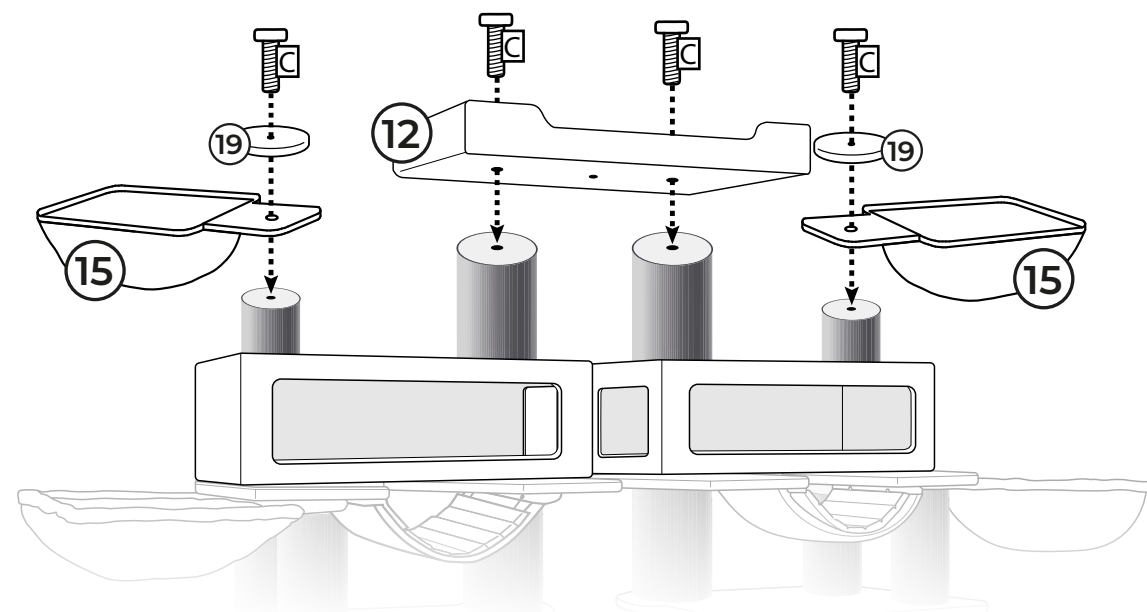

- 1 **Bodenplatte / Bottom plate**
  780x620x40mm Box 1
  Off White: 435426
  Pepper: 435455
  1x
- 3 **Liegeplatte / Lying plate**
  450x620x20mm Box 1
  Off White: 435428
  Pepper: 435457
  1x
- 5 **Liegeplatte / Lying plate**
  680x520x20mm Box 3
  Off White: 435430
  Pepper: 435459
  1x
- 7 **Liegeplatte / Lying plate**
  780x620x20mm Box 2
  Off White: 435432
  Pepper: 435461
  1x
- 9 **Liegeplatte / Lying plate**
  780x620x20mm Box 2
  Off White: 435434
  Pepper: 435463
  1x
- 11 **Höle / Cave**
  780x400x300mm Box 5
  Off White: 435436
  Pepper: 435465
  1x
- 13 **Kissen / Cushion**
  760x380x40mm Box 3
  Off White: 435438
  Pepper: 435467
  2x
- 15 **Hängmatte / Hammock**
  450x450x150mm Box 2
  Off White: 435440
  Pepper: 435469
  4x
- 17 **Leiter seide / Ladder side**
  585x57x25mm Box 3
  Off White: 435442
  Pepper: 435471
  2x
- 19 **Scheibe / Disc**
  Ø18mm Box 3
  Off White: 435444
  Pepper: 435473
  2x
- 21 **Stamm / Post**
  Ø200x550mm Box 4: 1x
  5: 1x
  Off White: 435446
  Pepper: 435475
  2x
- 23 **Stamm / Post**
  Ø200x350mm Box 4: 1x
  5: 1x
  Off White: 435448
  Pepper: 435477
  2x
- 25 **Stamm / Post**
  Ø150x400mm Box 3/5: 6x
  4: 1x
  5: 1x
  Off White: 435450
  Pepper: 435479
  8x
- 27 **Stamm / Post**
  Ø150x340mm Box 4: 1x
  5: 1x
  Off White: 435452
  Pepper: 435481
  2x
- 29 **Stamm / Post**
  Ø50x180mm Box 4
  Off White: 435454
  Pepper: 435483
  10x