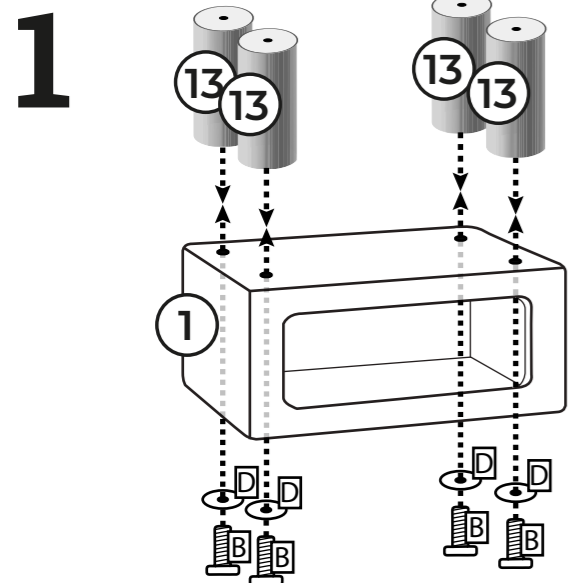

Sisalsell / Sisal rope
Ø50x750mm Box 2
Cream: 434579
Grey: 434593
Capp.: 434607

Stamm / Post
Ø120x260mm Box 2
Cream: 434581
Grey: 434595
Capp.: 434609

Stamm / Post
Ø120x350mm Box 2
Cream: 434582
Grey: 434596
Capp.: 434610

Stamm / Post
Ø120x250mm Box 2
Cream: 434580
Grey: 434594
Capp.: 434608

Stamm / Post
Ø120x470mm Box 1
Cream: 434583
Grey: 434597
Capp.: 434611

- Screw set: 434612
- A** 12+1x Thread screw M10x80mm
 - B** 8+1x Head screw M10x40mm
 - C** 2x Head screw M8x40mm
 - D** 4x Washer Ø35mm
 - E** 1x Allen key M8
 - F** 1x Allen key M10