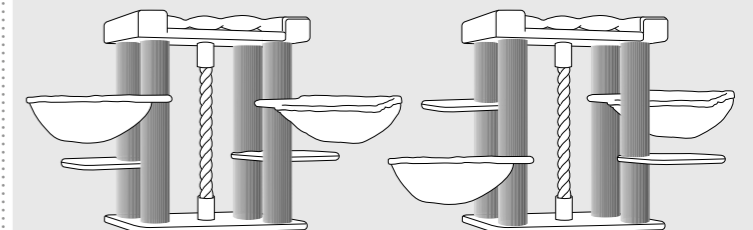

Want to mix it up? The parts are interchangeable
Etwas Neues probieren? Die Einzelteile sind kombinierbar
Wil je wat anders? De onderdelen zijn verwisselbaar