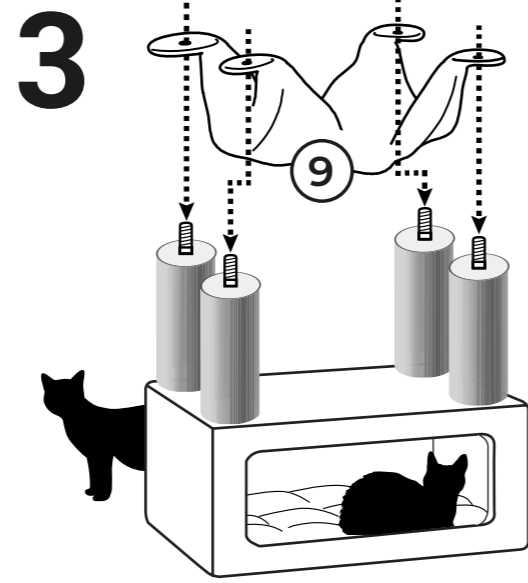

Stamm / Post
Ø120x250mm Box 2
Cream: 434580
Grey: 434594
Capp.: 434608

Stamm / Post
Ø120x470mm Box 1
Cream: 434583
Grey: 434597
Capp.: 434611

- Screw set: 434612
- A** 12+1x Thread screw M10x80mm
 - B** 8+1x Head screw M10x40mm
 - C** 2x Head screw M8x40mm
 - D** 4x Washer Ø35mm
 - E** 1x Allen key M8
 - F** 1x Allen key M10