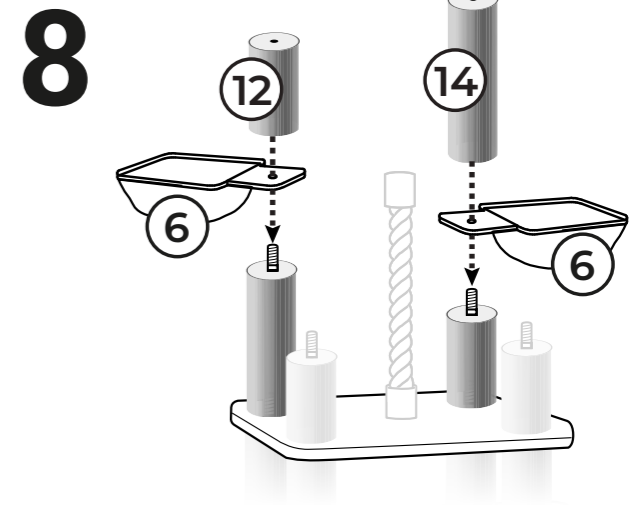

Sisalsell / Sisal rope
Ø50x750mm Box 2
Cream: 434579
Grey: 434593
Capp.: 434607

Stamm / Post
Ø120x260mm Box 2
Cream: 434581
Grey: 434595
Capp.: 434609

Stamm / Post
Ø120x350mm Box 2
Cream: 434582
Grey: 434596
Capp.: 434610

Stamm / Post
Ø120x250mm Box 2
Cream: 434580
Grey: 434594
Capp.: 434608

Stamm / Post
Ø120x470mm Box 1
Cream: 434583
Grey: 434597
Capp.: 434611

- Screw set: 434612
- A** 12+1x Thread screw M10x80mm
 - B** 8+1x Head screw M10x40mm
 - C** 2x Head screw M8x40mm
 - D** 4x Washer Ø35mm
 - E** 1x Allen key M8
 - F** 1x Allen key M10