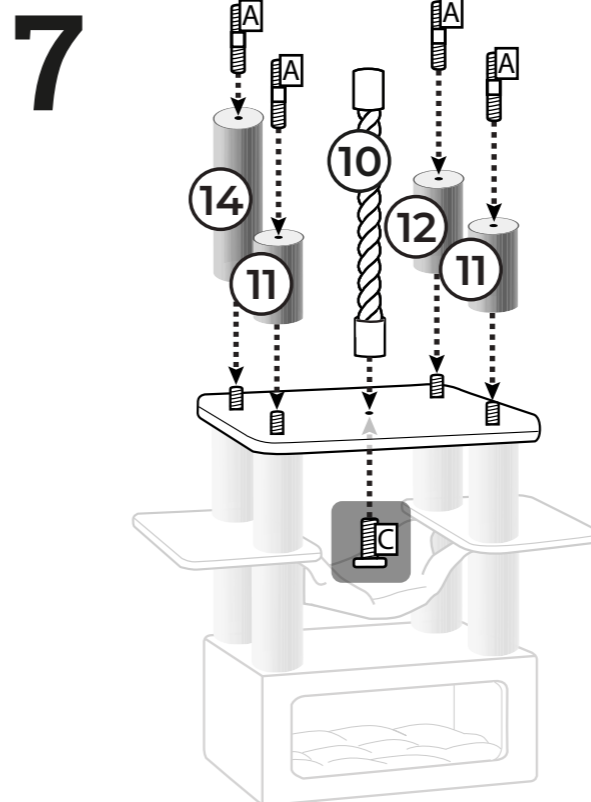

Sisalsell / Sisal rope
Ø50x750mm Box 2
Cream: 434579
Grey: 434593
Capp.: 434607

Stamm / Post
Ø120x260mm Box 2
Cream: 434581
Grey: 434595
Capp.: 434609

Stamm / Post
Ø120x350mm Box 2
Cream: 434582
Grey: 434596
Capp.: 434610

Stamm / Post
Ø120x250mm Box 2
Cream: 434580
Grey: 434594
Capp.: 434608

Stamm / Post
Ø120x470mm Box 1
Cream: 434583
Grey: 434597
Capp.: 434611

- Screw set: 434612
- A** 12+1x Thread screw M10x80mm
 - B** 8+1x Head screw M10x40mm
 - C** 2x Head screw M8x40mm
 - D** 4x Washer Ø35mm
 - E** 1x Allen key M8
 - F** 1x Allen key M10