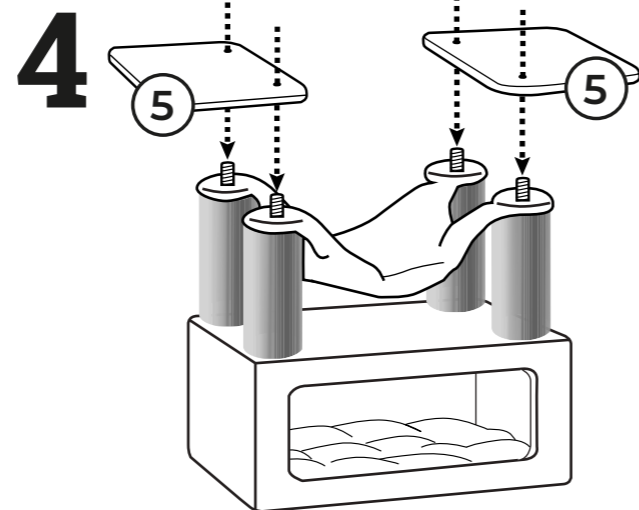

Stamm / Post
Ø120x250mm Box 2
Cream: 434580
Grey: 434594
Capp.: 434608

Stamm / Post
Ø120x470mm Box 1
Cream: 434583
Grey: 434597
Capp.: 434611

- Screw set: 434612
- A** 12+1x Thread screw M10x80mm
 - B** 8+1x Head screw M10x40mm
 - C** 2x Head screw M8x40mm
 - D** 4x Washer Ø35mm
 - E** 1x Allen key M8
 - F** 1x Allen key M10