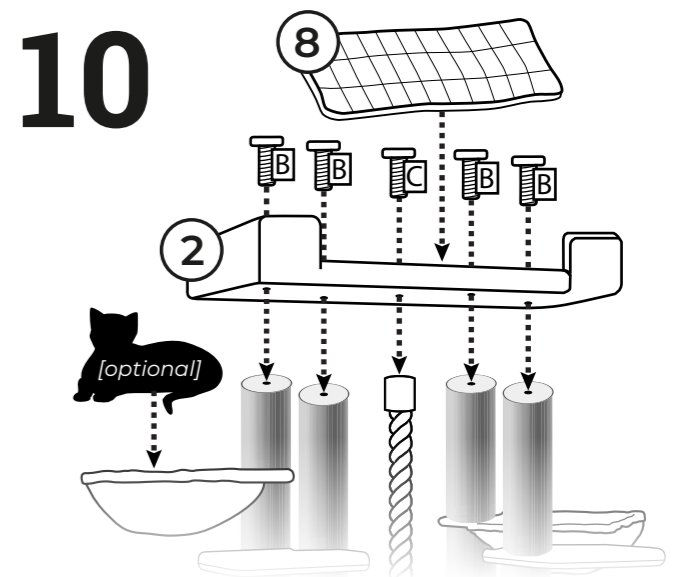

Stamm / Post
Ø120x250mm Box 2
Cream: 434580
Grey: 434594
Capp.: 434608

Stamm / Post
Ø120x470mm Box 1
Cream: 434583
Grey: 434597
Capp.: 434611

- Screw set: 434612
- A** 12+1x Thread screw M10x80mm
 - B** 8+1x Head screw M10x40mm
 - C** 2x Head screw M8x40mm
 - D** 4x Washer Ø35mm
 - E** 1x Allen key M8
 - F** 1x Allen key M10