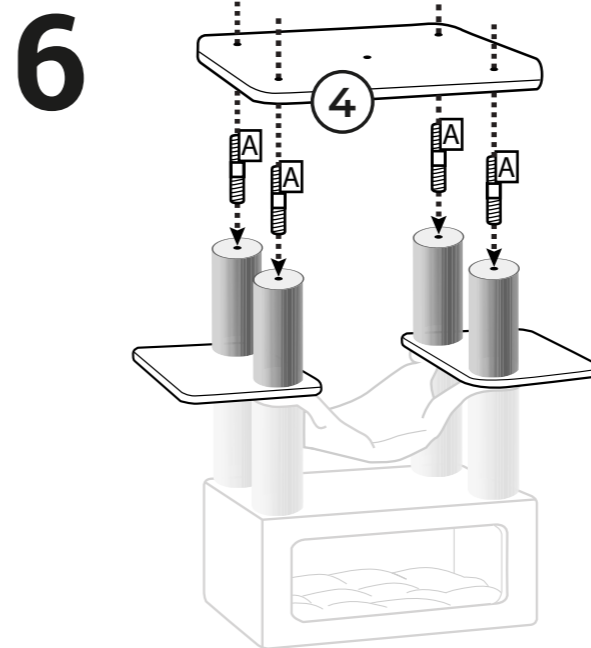

Stamm / Post
Ø120x250mm Box 2
Cream: 434580
Grey: 434594
Capp.: 434608

Stamm / Post
Ø120x470mm Box 1
Cream: 434583
Grey: 434597
Capp.: 434611

- Screw set: 434612
- A** 12+1x Thread screw M10x80mm
 - B** 8+1x Head screw M10x40mm
 - C** 2x Head screw M8x40mm
 - D** 4x Washer Ø35mm
 - E** 1x Allen key M8
 - F** 1x Allen key M10