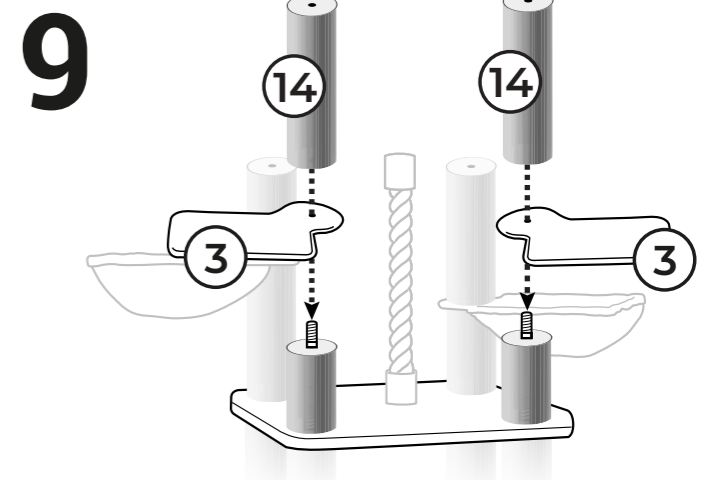

Sisalsell / Sisal rope
Ø50x750mm Box 2
Cream: 434579
Grey: 434593
Capp.: 434607

Stamm / Post
Ø120x260mm Box 2
Cream: 434581
Grey: 434595
Capp.: 434609

Stamm / Post
Ø120x350mm Box 2
Cream: 434582
Grey: 434596
Capp.: 434610

Stamm / Post
Ø120x250mm Box 2
Cream: 434580
Grey: 434594
Capp.: 434608

Stamm / Post
Ø120x470mm Box 1
Cream: 434583
Grey: 434597
Capp.: 434611

- Screw set: 434612
- A** 12+1x Thread screw M10x80mm
 - B** 8+1x Head screw M10x40mm
 - C** 2x Head screw M8x40mm
 - D** 4x Washer Ø35mm
 - E** 1x Allen key M8
 - F** 1x Allen key M10