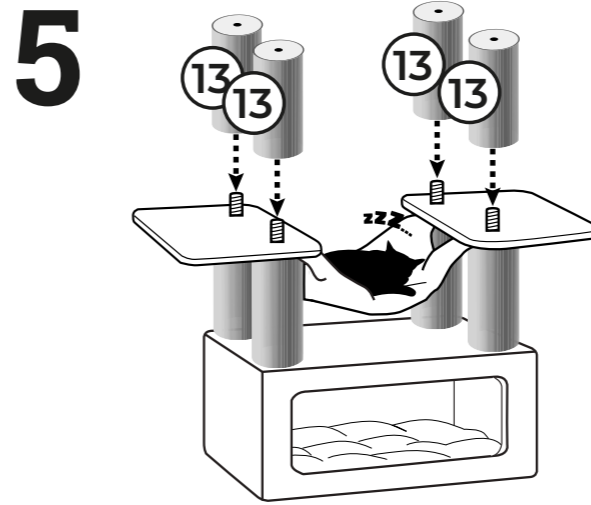

Stamm / Post
Ø120x250mm Box 2
Cream: 434580
Grey: 434594
Capp.: 434608

Stamm / Post
Ø120x470mm Box 1
Cream: 434583
Grey: 434597
Capp.: 434611

- Screw set: 434612
- A** 12+1x Thread screw M10x80mm
 - B** 8+1x Head screw M10x40mm
 - C** 2x Head screw M8x40mm
 - D** 4x Washer Ø35mm
 - E** 1x Allen key M8
 - F** 1x Allen key M10