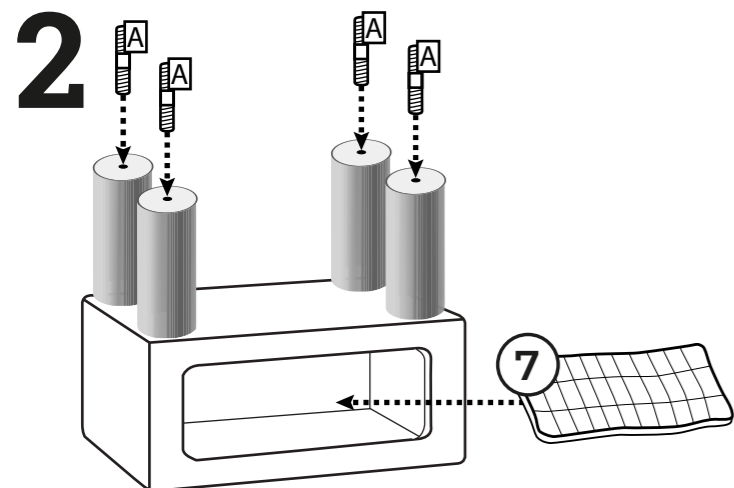

Stamm / Post
Ø120x250mm Box 2
Cream: 434580
Grey: 434594
Capp.: 434608

Stamm / Post
Ø120x470mm Box 1
Cream: 434583
Grey: 434597
Capp.: 434611

- Screw set: 434612
- A** 12+1x Thread screw M10x80mm
 - B** 8+1x Head screw M10x40mm
 - C** 2x Head screw M8x40mm
 - D** 4x Washer Ø35mm
 - E** 1x Allen key M8
 - F** 1x Allen key M10