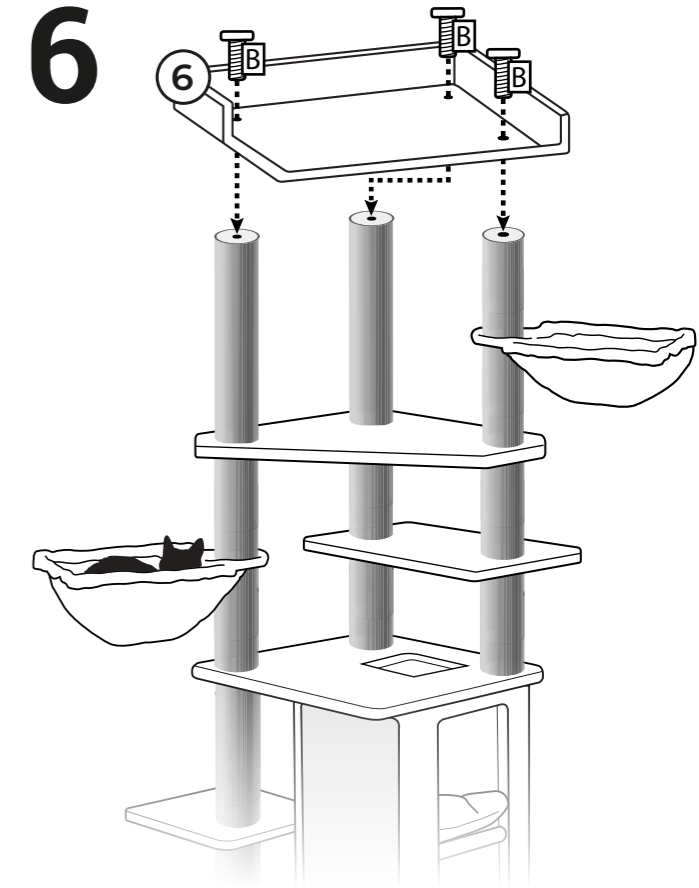

2 **Liegeplatte / Lying plate**
500x500x20mm Box 2
Cream: 434722
Grey: 434738
Capp: 434754
1x

3 **Liegeplatte / Lying plate**
500x500x20mm Box 2
Cream: 434723
Grey: 434739
Capp: 434755
1x

4 **Liegeplatte / Lying plate**
300x300x20mm Box 1
Cream: 434724
Grey: 434740
Capp: 434756
1x

5 **Liegeplatte / Lying plate**
480x300x20mm Box 1
Cream: 434725
Grey: 434741
Capp: 434757
1x

6 **Sitz / Seat**
500x500x80mm Box 2
Cream: 434726
Grey: 434742
Capp: 434758
1x

7 **Höhle / Cave**
300x300x600mm Box 1
Cream: 434727
Grey: 434743
Capp: 434759
1x

8 **Hängematte / Hammock**
400x400x10mm Box 2
Cream: 434728
Grey: 434744
Capp: 434760
2x

9 **Kissen / Cushion**
500x500x10mm Box 1
Cream: 434729
Grey: 434745
Capp: 434761
1x

10 **Kissen / Cushion**
300x300x10mm Box 1
Cream: 434730
Grey: 434746
Capp: 434762
2x

12 **Stamm / Post**
Ø90x200mm Box 1
Cream: 434732
Grey: 434748
Capp: 434764
7x

13 **Stamm / Post**
Ø90x210mm Box 1
Cream: 434733
Grey: 434749
Capp: 434765
1x

15 **Stamm / Post**
Ø90x400mm Box 2
Cream: 434735
Grey: 434751
Capp: 434767
2x

16 **Stamm / Post**
Ø90x600mm Box 2
Cream: 434736
Grey: 434752
Capp: 434768
1x

A **Thread screw**
10x+1 M8x80mm
B **Head screw**
4x+1 M8x40mm
C **Head screw**
3x M8x60mm
D **Washer**
2x Ø35mm
E **Allen Key**
1x M8

Screw set: 434769

11 **Hängematte / Hammock**
450x450x150mm Box 1
Cream: 434731
Grey: 434747
Capp: 434763
1x

14 **Stamm / Post**
Ø90x290mm Box 1
Cream: 434734
Grey: 434750
Capp: 434766
2x

17 **Funky Rebel**
Ø90x265mm Box 1
Cream: 434628
Grey: 434643
Capp: 434658
1x