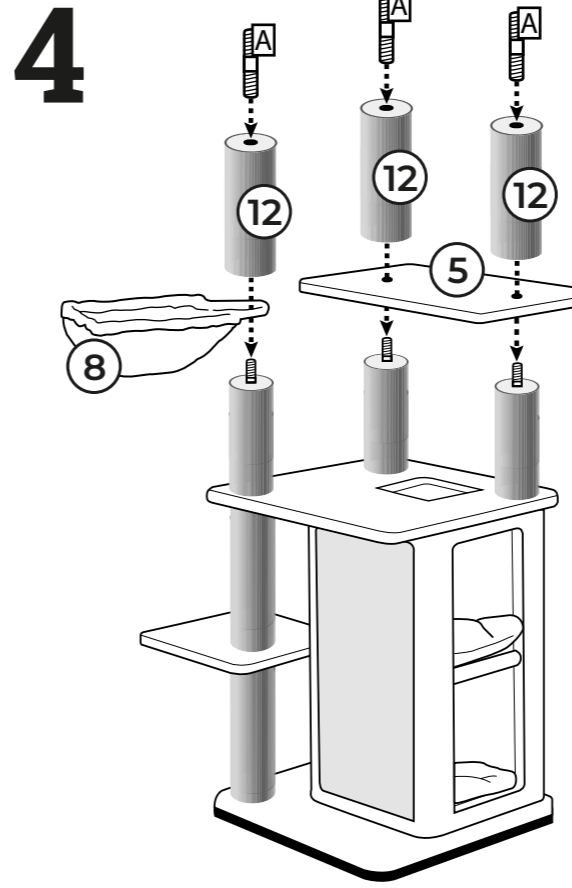

2 **Liegeplatte / Lying plate**
500x500x20mm Box 2
Cream: 434722
Grey: 434738
Capp: 434754
1x

3 **Liegeplatte / Lying plate**
500x500x20mm Box 2
Cream: 434723
Grey: 434739
Capp: 434755
1x

4 **Liegeplatte / Lying plate**
300x300x20mm Box 1
Cream: 434724
Grey: 434740
Capp: 434756
1x

5 **Liegeplatte / Lying plate**
480x300x20mm Box 1
Cream: 434725
Grey: 434741
Capp: 434757
1x

6 **Sitz / Seat**
500x500x80mm Box 2
Cream: 434726
Grey: 434742
Capp: 434758
1x

7 **Höhle / Cave**
300x300x600mm Box 1
Cream: 434727
Grey: 434743
Capp: 434759
1x

8 **Hängematte / Hammock**
400x400x10mm Box 2
Cream: 434728
Grey: 434744
Capp: 434760
2x

9 **Kissen / Cushion**
500x500x10mm Box 1
Cream: 434729
Grey: 434745
Capp: 434761
1x

10 **Kissen / Cushion**
300x300x10mm Box 1
Cream: 434730
Grey: 434746
Capp: 434762
2x

12 **Stamm / Post**
Ø90x200mm Box 1
Cream: 434732
Grey: 434748
Capp: 434764
7x

13 **Stamm / Post**
Ø90x210mm Box 1
Cream: 434733
Grey: 434749
Capp: 434765
1x

15 **Stamm / Post**
Ø90x400mm Box 2
Cream: 434735
Grey: 434751
Capp: 434767
2x

16 **Stamm / Post**
Ø90x600mm Box 2
Cream: 434736
Grey: 434752
Capp: 434768
1x

A **Thread screw**
10x+1 M8x80mm
B **Head screw**
4x+1 M8x40mm
C **Head screw**
3x M8x60mm
D **Washer**
2x Ø35mm
E **Allen Key**
1x M8

Screw set: 434769

11 **Hängematte / Hammock**
450x450x150mm Box 1
Cream: 434731
Grey: 434747
Capp: 434763
1x

14 **Stamm / Post**
Ø90x290mm Box 1
Cream: 434734
Grey: 434750
Capp: 434766
2x

17 **Funky Rebel**
Ø90x265mm Box 1
Cream: 434628
Grey: 434643
Capp: 434658
1x