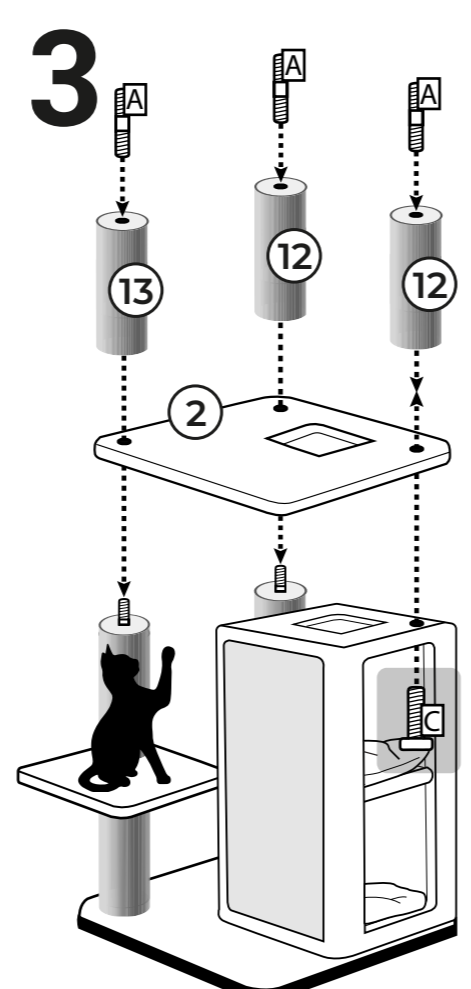

2 **Liegeplatte / Lying plate**
500x500x20mm Box 2
Cream: 434722
Grey: 434738
Capp: 434754
1x

3 **Liegeplatte / Lying plate**
500x500x20mm Box 2
Cream: 434723
Grey: 434739
Capp: 434755
1x

4 **Liegeplatte / Lying plate**
300x300x20mm Box 1
Cream: 434724
Grey: 434740
Capp: 434756
1x

5 **Liegeplatte / Lying plate**
480x300x20mm Box 1
Cream: 434725
Grey: 434741
Capp: 434757
1x

6 **Sitz / Seat**
500x500x80mm Box 2
Cream: 434726
Grey: 434742
Capp: 434758
1x

7 **Höhle / Cave**
300x300x600mm Box 1
Cream: 434727
Grey: 434743
Capp: 434759
1x

8 **Hängematte / Hammock**
400x400x10mm Box 2
Cream: 434728
Grey: 434744
Capp: 434760
2x

9 **Kissen / Cushion**
500x500x10mm Box 1
Cream: 434729
Grey: 434745
Capp: 434761
1x

10 **Kissen / Cushion**
300x300x10mm Box 1
Cream: 434730
Grey: 434746
Capp: 434762
2x

12 **Stamm / Post**
Ø90x200mm Box 1
Cream: 434732
Grey: 434748
Capp: 434764
7x

13 **Stamm / Post**
Ø90x210mm Box 1
Cream: 434733
Grey: 434749
Capp: 434765
1x

15 **Stamm / Post**
Ø90x400mm Box 2
Cream: 434735
Grey: 434751
Capp: 434767
2x

16 **Stamm / Post**
Ø90x600mm Box 2
Cream: 434736
Grey: 434752
Capp: 434768
1x

A **Thread screw**
10x+1 M8x80mm
B **Head screw**
4x+1 M8x40mm
C **Head screw**
3x M8x60mm
D **Washer**
2x Ø35mm
E **Allen Key**
1x M8

Screw set: 434769

11 **Hängematte / Hammock**
450x450x150mm Box 1
Cream: 434731
Grey: 434747
Capp: 434763
1x

14 **Stamm / Post**
Ø90x290mm Box 1
Cream: 434734
Grey: 434750
Capp: 434766
2x

17 **Funky Rebel**
Ø90x265mm Box 1
Cream: 434628
Grey: 434643
Capp: 434658
1x