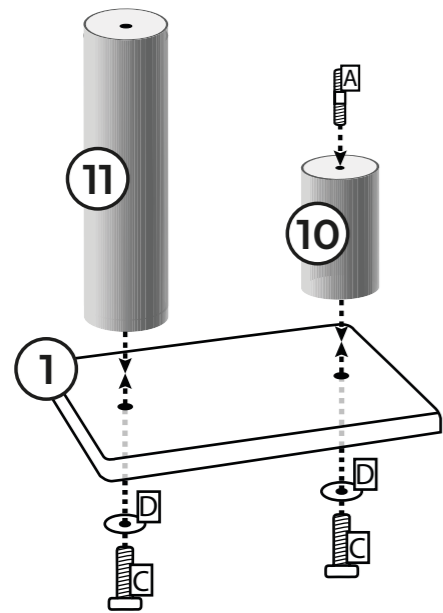

1 **Bodenplatte / Bottom plate**
580x400x30mm Box 1
1x
Cream: 434894
Grey: 434909
Capp.: 434924

2 **Liegeplatte / Lying plate**
430x350x20mm Box 1
1x
Cream: 434895
Grey: 434910
Capp.: 434925

3 **Höhle / Cave**
580x350x300mm Box 2
1x
Cream: 434896
Grey: 434911
Capp.: 434926

4 **Liegeplatte / Lying plate**
400x580x20mm Box 1
1x
Cream: 434897
Grey: 434912
Capp.: 434927

5 **Sitz / Seat**
580x350x100mm Box 2
1x
Cream: 434898
Grey: 434913
Capp.: 434928

6 **Sisalseil / Sisal rope**
Ø50x460mm Box 1
1x
Cream: 434899
Grey: 434914
Capp.: 434929

7 **Hängematte / Hammock**
450x450x150mm Box 1
1x
Cream: 434900
Grey: 434915
Capp.: 434930

8 **Leiter seile / Ladder side**
650x57mm Box 1
2x
Cream: 434901
Grey: 434916
Capp.: 434931

9 **Kissen / Cushion**
560x330x40mm Box 1
2x
Cream: 434902
Grey: 434917
Capp.: 434932

10 **Stamm / Post**
Ø150x300mm Box 1: 2x
2: 1x
3x
Cream: 434903
Grey: 434918
Capp.: 434933

11 **Stamm / Post**
Ø150x620mm Box 1
1x
Cream: 434904
Grey: 434919
Capp.: 434934

12 **Stamm / Post**
Ø150x350mm Box 2
1x
Cream: 434905
Grey: 434920
Capp.: 434935

13 **Stamm / Post**
Ø125x200mm Box 2
1x
Cream: 434906
Grey: 434921
Capp.: 434936

14 **Stamm / Post**
Ø125x350mm Box 2
1x
Cream: 434907
Grey: 434922
Capp.: 434937

15 **Stamm / Post**
Ø50x180mm Box 2
3x
Cream: 434908
Grey: 434923
Capp.: 434938

A **3x** Thread screw M10x80mm
B **8x+1** Head screw M10x40mm
C **2x** Head screw M10x60mm
D **5x** Washer Ø35mm
E **2x** Head screw M8x40mm
F **6x+1** Head screw M8x60mm
G **1x** Allen Key M10
H **1x** Head screw M8

1