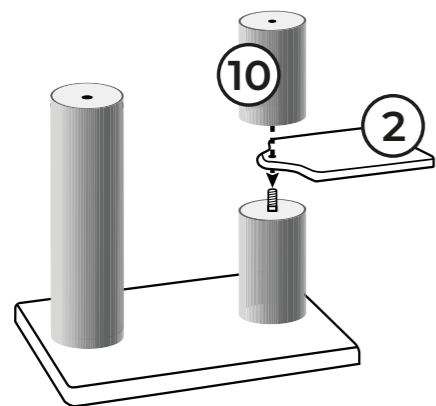

1 **Bodenplatte / Bottom plate**
580x400x30mm Box 1
1x
Cream: 434894
Grey: 434909
Capp.: 434924

2 **Liegeplatte / Lying plate**
430x350x20mm Box 1
1x
Cream: 434895
Grey: 434910
Capp.: 434925

3 **Höhle / Cave**
580x350x300mm Box 2
1x
Cream: 434896
Grey: 434911
Capp.: 434926

4 **Liegeplatte / Lying plate**
400x580x20mm Box 1
1x
Cream: 434897
Grey: 434912
Capp.: 434927

5 **Sitz / Seat**
580x350x100mm Box 2
1x
Cream: 434898
Grey: 434913
Capp.: 434928

6 **Sisalseil / Sisal rope**
Ø50x460mm Box 1
1x
Cream: 434899
Grey: 434914
Capp.: 434929

7 **Hängematte / Hammock**
450x450x150mm Box 1
1x
Cream: 434900
Grey: 434915
Capp.: 434930

8 **Leiter seile / Ladder side**
650x57mm Box 1
2x
Cream: 434901
Grey: 434916
Capp.: 434931

9 **Kissen / Cushion**
560x330x40mm Box 1
2x
Cream: 434902
Grey: 434917
Capp.: 434932

10 **Stamm / Post**
Ø150x300mm Box 1: 2x
2: 1x
3x
Cream: 434903
Grey: 434918
Capp.: 434933

11 **Stamm / Post**
Ø150x620mm Box 1
1x
Cream: 434904
Grey: 434919
Capp.: 434934

12 **Stamm / Post**
Ø150x350mm Box 2
1x
Cream: 434905
Grey: 434920
Capp.: 434935

13 **Stamm / Post**
Ø125x200mm Box 2
1x
Cream: 434906
Grey: 434921
Capp.: 434936

14 **Stamm / Post**
Ø125x350mm Box 2
1x
Cream: 434907
Grey: 434922
Capp.: 434937

15 **Stamm / Post**
Ø50x180mm Box 2
3x
Cream: 434908
Grey: 434923
Capp.: 434938

A **3x** Thread screw M10x80mm
B **8x+1** Head screw M10x40mm
C **2x** Head screw M10x60mm
D **5x** Washer Ø35mm
E **2x** Head screw M8x40mm
F **6x+1** Head screw M8x60mm
G **1x** Allen Key M10
H **1x** Head screw M8

1

2

3

4

5

6

7

8

9

zzz...

[optional]