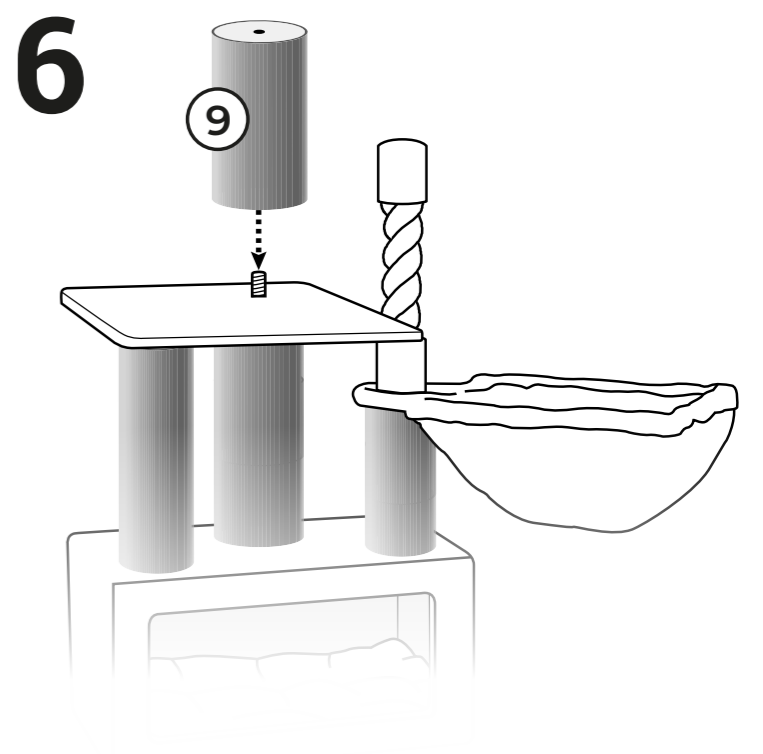

13 **Stamm / Post**
Ø125x200mm Box 1
Cream: 435212
Grey: 435213
Capp.: 435214
2x

Screw set: 434893
Box: 2
A **2x** Thread screw M10x80mm
B **9x+1** Head screw M10x40mm
C **3x** Head screw M10x60mm
D **6x** Washer Ø35mm
E **1x** Allen Key M10