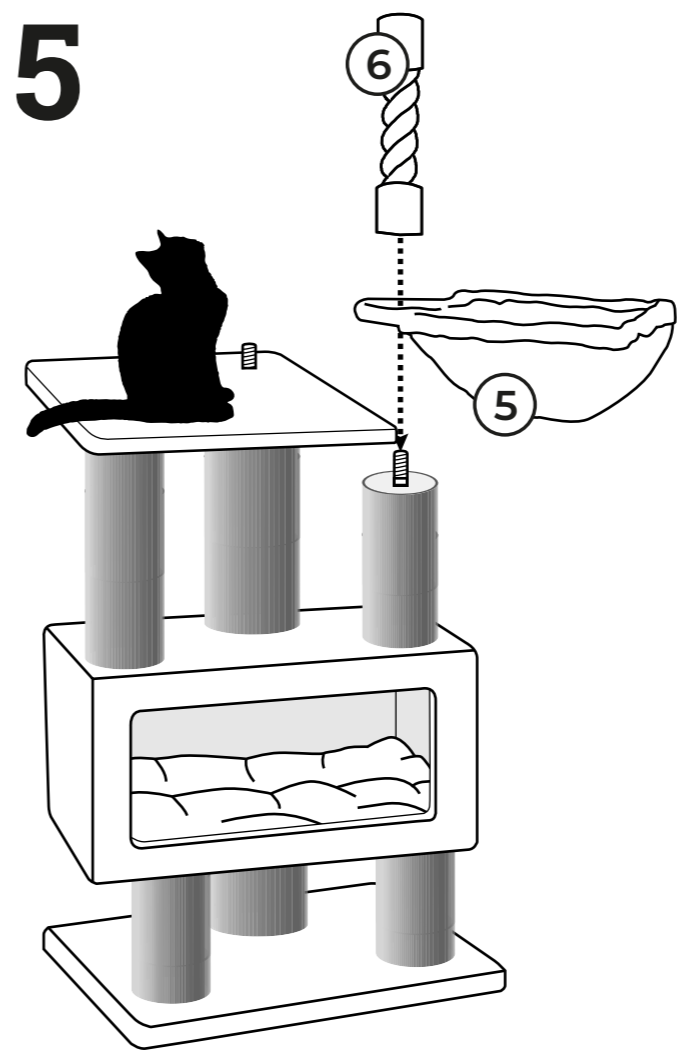

13 **Stamm / Post**
Ø125x200mm Box 1
Cream: 435212
Grey: 435213
Capp.: 435214
2x

Screw set: 434893
Box: 2
A **2x** Thread screw M10x80mm
B **9x+1** Head screw M10x40mm
C **3x** Head screw M10x60mm
D **6x** Washer Ø35mm
E **1x** Allen Key M10