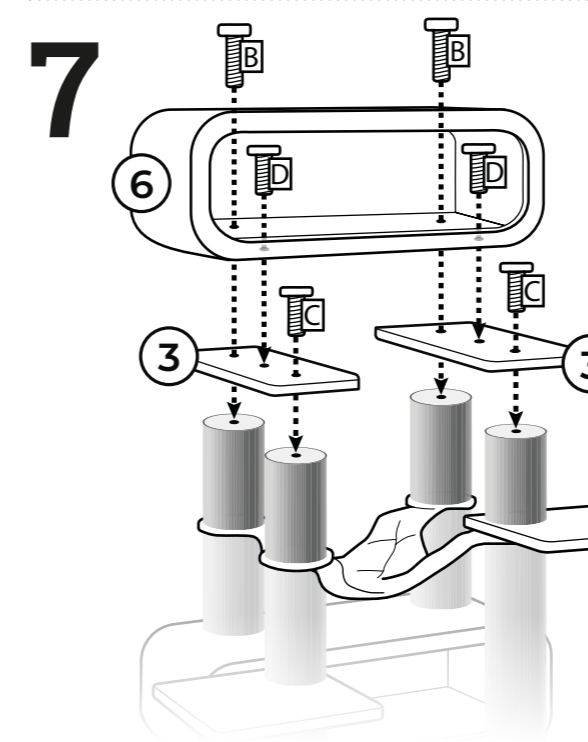

**13** **Scheibe / Disc**  
Ø160x20mm Box 3  
Off white: 435793  
Pepper: 435811  
2x

**14** **Stamm / Post**  
Ø150x200mm Box 3  
Off white: 435794  
Pepper: 435812  
2x

**15** **Stamm / Post**  
Ø150x280mm Box 3  
Off white: 435795  
Pepper: 435813  
2x

Screw set: 435817  
Box: 2  
**A** **Thread screw**  
7x+1 M10x80mm  
**B** **Head screw**  
10x+1 M10x60mm  
**C** **Head screw**  
9x+1 M10x40mm  
**D** **Head screw**  
2x M10x35mm  
**E** **Washer**  
9x Ø35mm  
**F** **Allen Key**  
1x M10