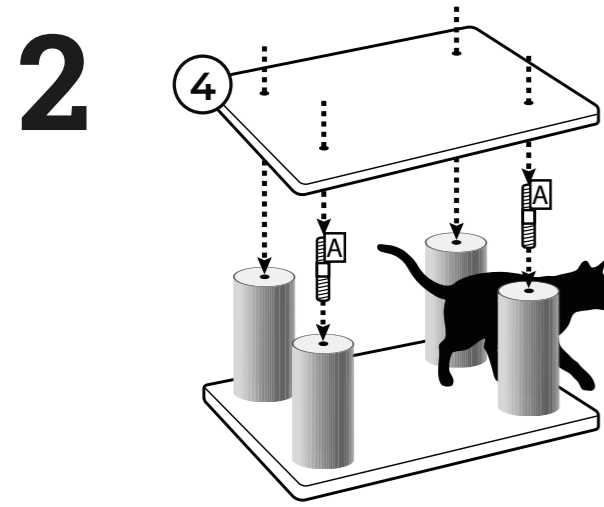

2 **Liegeplatte / Lying plate**
400x400x20mm Box 1
Off white: 435782
Pepper: 435800
2x

3 **Liegeplatte / Lying plate**
600x200x20mm Box 3
Off white: 435783
Pepper: 435801
2x

4 **Liegeplatte / Lying plate**
760x600x20mm Box 1
Off white: 435784
Pepper: 435802
1x

5 **Höle / Cave**
900x400x300mm Box 3
Off white: 435785
Pepper: 435803
1x

6 **Höle / Cave**
900x400x300mm Box 2
Off white: 435786
Pepper: 435804
1x

7 **Hängematte / Hammock**
450x450x150mm Box 1
Off white: 435787
Pepper: 435805
2x

8 **Sitz / Seat**
650x400x120mm Box 1
Off white: 435788
Pepper: 435806
1x

9 **Kissen / Cushion**
900x370x40mm Box 1
Off white: 435789
Pepper: 435807
2x

10 **Sisalseil / Sisal rope**
Ø50x300mm Box 3
Off white: 435790
Pepper: 435808
1x

11 **Hängematte / Hammock**
780x620x20mm Box 1
Off white: 435791
Pepper: 435809
1x

12 **Kissen / Cushion**
650x400x40mm Box 1
Off white: 435792
Pepper: 435810
1x

13 **Scheibe / Disc**
Ø160x20mm Box 3
Off white: 435793
Pepper: 435811
2x

14 **Stamm / Post**
Ø150x200mm Box 3
Off white: 435794
Pepper: 435812
2x

15 **Stamm / Post**
Ø150x280mm Box 3
Off white: 435795
Pepper: 435813
2x

16 **Stamm / Post**
Ø150x300mm Box 2
Off white: 435796
Pepper: 435814
10x

17 **Stamm / Post**
Ø150x400mm Box 3
Off white: 435797
Pepper: 435815
1x

18 **Stamm / Post**
Ø150x600mm Box 3
Off white: 435798
Pepper: 435816
1x

Screw set: 435817
Box: 2
A **Thread screw**
7x+1 M10x80mm
B **Head screw**
10x+1 M10x60mm
C **Head screw**
9x+1 M10x40mm
D **Head screw**
2x M10x35mm
E **Washer**
9x Ø35mm
F **Allen Key**
1x M10