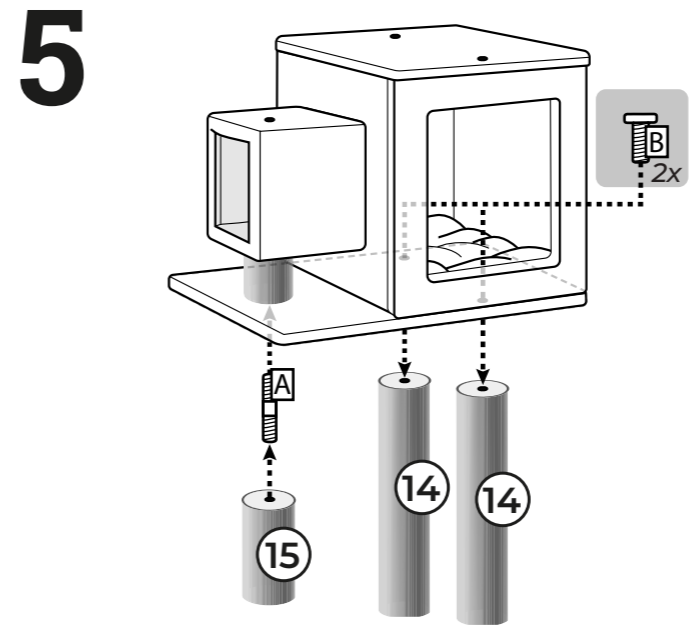

19 **Stamm / Post**
Ø90x240mm Box 1
Cream: 434681
Grey: 434700
Capp: 434719
2x

20 **Funky Rebel**
60x60x200mm Box 1
Cream: 434628
Grey: 434643
Capp: 434658
1x

Screw set: 434720
Box: 1
A **4x** **Thread screw**
M8x80mm
B **9x+1** **Head screw**
M8x40mm
C **3x** **Head screw**
M8x60mm
D **6x** **Washer**
Ø35mm
E **1x** **Allen Key**
M8
F **8x+1** **Head screw**
M8x35mm